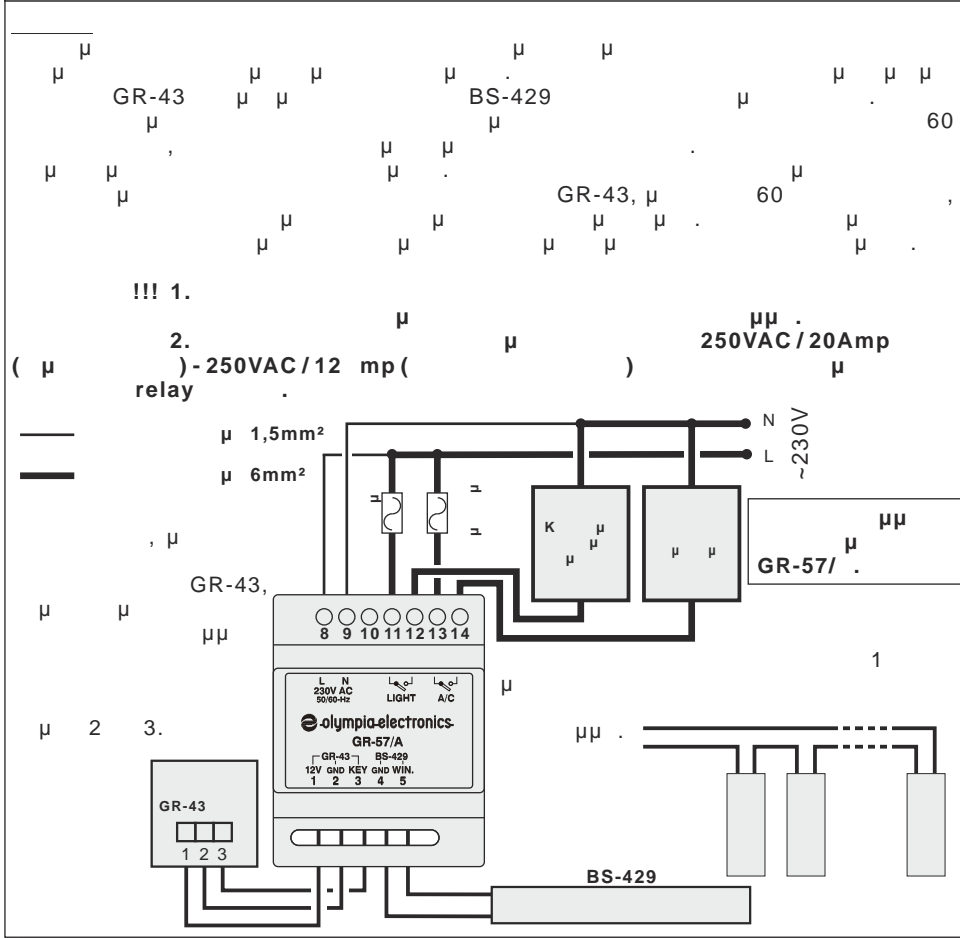

GR-57/A CE

	220-240V AC/50-60Hz
	5V
	2 Relay 250VAC/20Amp ()-12 mp ()
	2

Olympia Electronics

72° μ
. . 60300 . .06
www.olympia-electronics.gr
info@olympia-electronics.gr