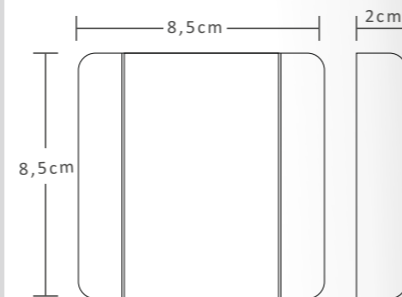

DIMENSIONS