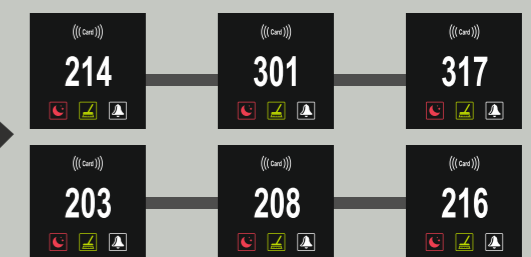

ACCESS FLEX PRO

“A system that combines the latest RFID technology with flexible design”

The Online **AccessFlex PRO** system is ideal for ensuring the utmost security of the hotel and guest experience. It offers two-way communication between the front desk and the hotel's electronic locks.

AccessFlex PRO monitors all rooms and allows staff to receive alerts for “Do Not Disturb,” “Room Cleaning,” or presence of someone in the room; real-time entry data; room temperature; and notifications from the locks.

A lock can be opened remotely, and the room's temperature can be set and monitored from afar. The operator (reception) can view all entries and exits stored in the lock memory, or deactivate a valid card at the press of a button.

Characteristics

- **AccessFlex PRO** includes an energy saver that controls 2 power relays for managing lighting and air conditioning.
- Door bell.
- Room access via card or mobile Bluetooth app.
- Network stability with Ethernet connectivity.
- Clear LED lighting for room number and signage.
- User-friendly interface with open software capable of integration with the hotel's EMS.
- Power supply for AccessFlex PRO: 12 V DC.
- Power supply for energy saver: 220 V / 50 Hz.

Advantages

The ability to set the room number directly on the device gives you maximum flexibility, allowing you to tailor the signage according to your hotel's specific needs. This ensures precise and clear numbering, enhancing the signage's aesthetic appeal and recognition value.

It also removes the need for external signs, making the whole process simpler and more cost-efficient. Finally, it guarantees long-lasting durability, so your signage will maintain its quality over time.