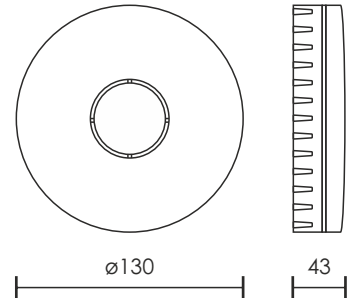

#### mm cinsinden boyutlar

www.olympia-electronics.com

European  
manufacturer

The company is certified by

APPROVAL  
**SWISS**  
Objectively True

ISO 14001, ISO 45001, ISO 9001

F-002-007\_TR\_BS-506