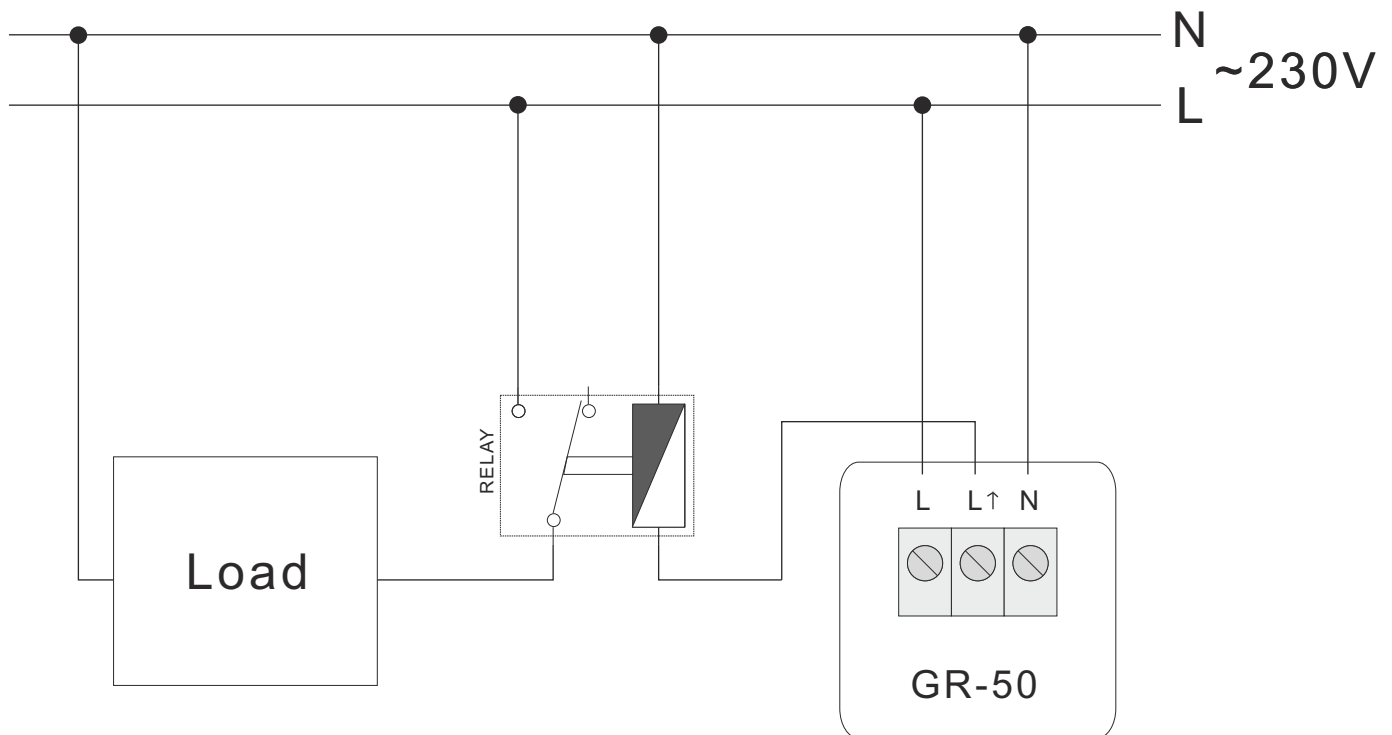

GR-50

MAGNETIC CARD VOLTAGE SWITCH

TECHNICAL CHARACTERISTICS

OPERATION VOLTAGE	220-240V AC / 50-60Hz
MAXIMUM CONSUMPTION	3.8VA
INDICATIONS	Power supply LED
OUTPUT	230V AC / 1A
DEGREES OF COVER PROTECTION	IP 20
PRODUCED IN ACCORDANCE WITH	EN 60335-1
OPERATION TEMPERATURE RANGE	0 to 60 °C
RELATIVE HUMIDITY	Up to 95%
CONSTRUCTION MATERIAL	Bayblend FR3010
EXTERNAL DIMENSIONS	82 x 82 x 50 mm
TYPICAL WEIGHT	70gr.
GUARANTEE	2 years

Thank you for your trust in our products
Olympia Electronics - European manufacturer

GENERAL

The magnetic card lock switch is used to control the power supply of a room.

It has a built-in indicator which is always ON so we can find the device in a dark room when is powered. The consumption of the indicators is very small.

The GR-50 model can be fitted on regular wall outlet mountings. The figure below shows the connection of the device with relay.

ATTENTION!!

When you remove or refit the front plastic cover to install the device, take care to not disturb the magnetic switch.