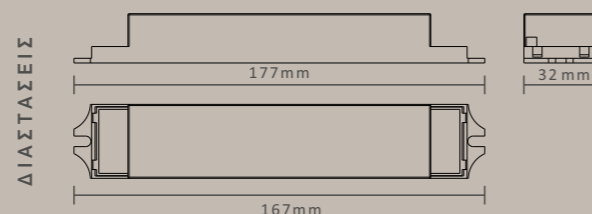

Έξυπνος μετατροπέας φωτισμού ασφαλείας για LED φωτιστικά

Η νέα σειρά GR-1107/LF της Olympia Electronics προσφέρει μία αξιόπιστη και ευέλικτη λύση μετατροπής συμβατικών LED φωτιστικών σε φωτιστικά ασφαλείας. Χάρη στο μικρό και συμπαγές της μέγεθος, εγκαθίσταται εύκολα σε κάθε φωτιστικό, ακόμη και σε περιορισμένους χώρους. Σχεδιασμένη για σύγχρονες εγκαταστάσεις φωτισμού, υποστηρίζει λειτουργία maintained και non-maintained, εξασφαλίζοντας αξιόπιστη απόδοση σε συνθήκες ανάγκης

Χάρη στην προηγμένη τεχνολογία μπαταριών LiFePO4, οι μετατροπείς GR-1107/LF προσφέρουν αυξημένη αξιοπιστία, διάρκεια ζωής μπαταρίας έως και 10 έτη και ελάχιστες απαιτήσεις συντήρησης. Ο ενσωματωμένος επεξεργαστής διαχειρίζεται έξυπνα τη

φόρτιση και εκφόρτιση της μπαταρίας, μεγιστοποιώντας την απόδοση και προστατεύοντας το σύστημα σε όλη τη διάρκεια λειτουργίας του. Η σειρά διαθέτει σταθερή ισχύ εξόδου 4W, υποστηρίζει LED φωτιστικά με τάση λειτουργίας από 50 έως 300V DC και περιλαμβάνει ενσωματωμένη προστασία βραχυκυκλώματος στην έξοδο LED. Ανάλογα με το μοντέλο, παρέχει αυτονομία έκτακτης ανάγκης 90 ή 180 λεπτών.

Προηγμένη τεχνολογία LiFePO4

Στην καρδιά της σειράς GR-1107/LF βρίσκεται η προηγμένη τεχνολογία μπαταριών LiFePO4, σχεδιασμένη για υψηλή απόδοση και μακροχρόνια αξιοπιστία. Η τεχνολογία αυτή εξασφαλίζει σταθερή λειτουργία, γρήγορη επαναφόρτιση και αυξημένη ασφάλεια, αποτελώντας την ιδανική επιλογή για σύγχρονες εφαρμογές φωτισμού ασφαλείας.

Ευέλικτη λύση φωτισμού ασφαλείας

Οι μετατροπείς μπορούν να ενσωματωθούν εύκολα σε υπάρχοντα LED φωτιστικά, επιτρέποντας τη μετατροπή συμβατικών φωτιστικών σε αποδοτικά φωτιστικά ασφαλείας χωρίς αντικατάσταση του βασικού φωτιστικού σώματος. Οι συμπαγείς διαστάσεις τους διευκολύνουν την εγκατάσταση ακόμη και σε περιορισμένους χώρους.

Αξιοπιστία & ασφάλεια

Η Olympia Electronics σχεδιάζει και κατασκευάζει προϊόντα ασφαλείας σύμφωνα με αυστηρά ευρωπαϊκά πρότυπα ποιότητας και αξιοπιστίας. Η σειρά GR-1107/LF συμμορφώνεται με τα πρότυπα EN 61347-1, EN 61347-2-7, EN 61347-2-13 και EN 55015, εξασφαλίζοντας υψηλή απόδοση και ασφαλή λειτουργία σε κάθε εγκατάσταση.

Η Olympia Electronics A.E. επιβεβαιώνει τη δέσμευσή της στη βιώσιμη ανάπτυξη και στην υπεύθυνη κατασκευή ολοκληρωμένων συστημάτων ασφαλείας, επενδύοντας σε τεχνολογίες που προστατεύουν το περιβάλλον και προσφέρουν μακροχρόνια αξιοπιστία και υψηλή απόδοση.

- Τάση τροφοδοσίας: 220-240V AC, 50/60Hz
- Μπαταρία LiFePO4 6.4V / 3000mAh (μοντέλα /180) ή 6.4V / 2000mAh (μοντέλα /90)
- Χρόνος επαναφόρτισης: έως 24 ώρες
- Τύπος οδήγησης LED: Σταθερή ισχύς εξόδου
- Εύρος θερμοκρασίας λειτουργίας: 0°C έως +50°C
- Συμπαγής και αξιόπιστος μετατροπέας φωτισμού ασφαλείας LED
- Κατάλληλος για μετατροπή LED φωτιστικών σε φωτιστικά ασφαλείας
- Προηγμένη τεχνολογία LiFePO4 για αυξημένη διάρκεια ζωής